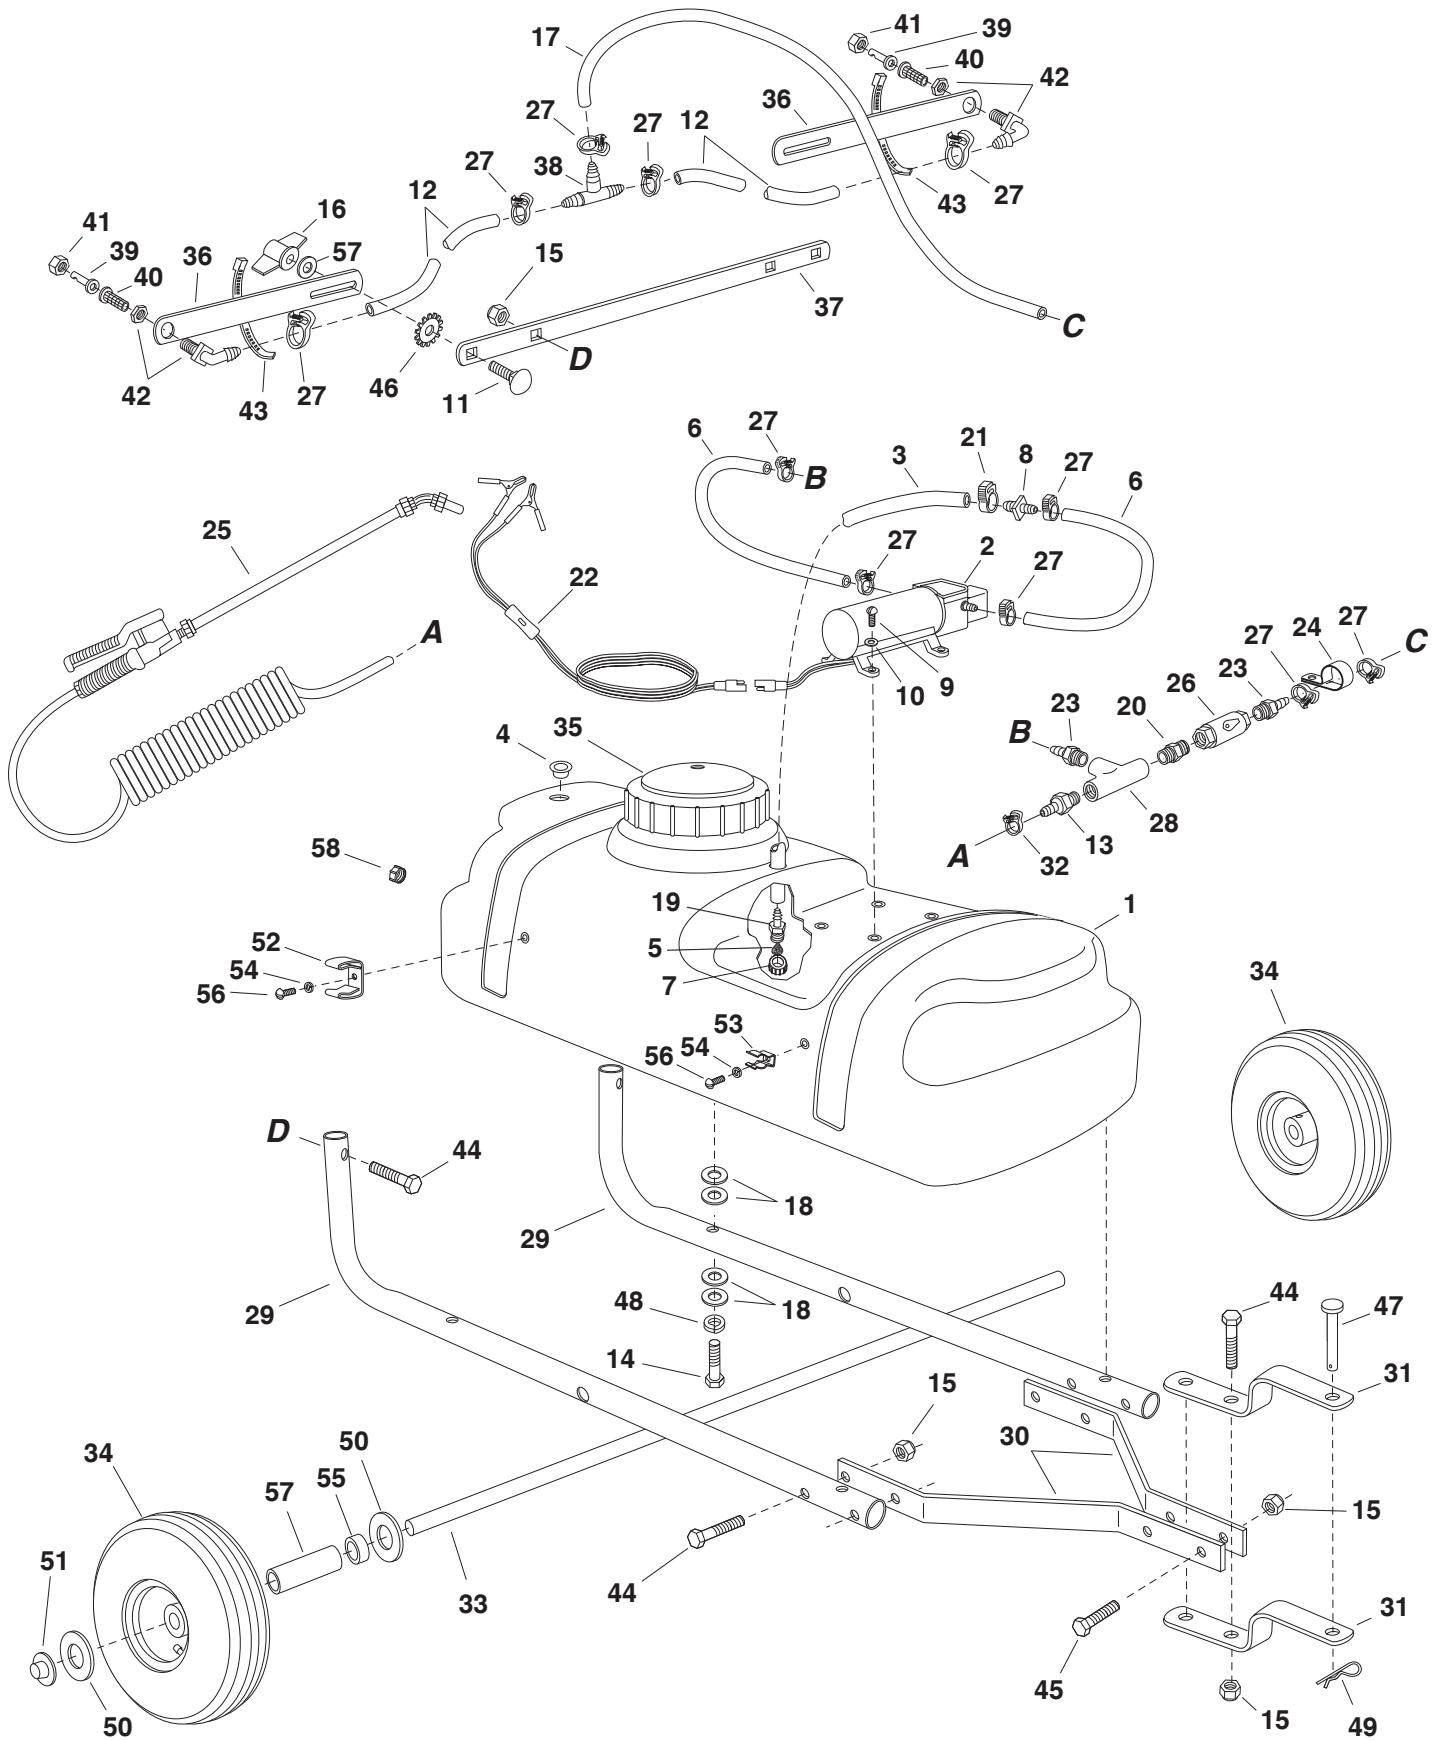

45-02924

45-02924

REF. NO.	PART NO.	QTY.	DESCRIPTION	REF. NO.	PART NO.	QTY.	DESCRIPTION
1	42105	1	Tank (15 Gal.)	31	23014	2	Hitch Bracket
2	42701	1	Pump and Motor	32	42767	1	Clamp, Coiled Hose
3	45022	1	Hose, 1/2" ID (14" Lg.)	33	24584	1	Axle, 1/2"
4	41452	1	Caplug Plug	34	46503	2	Wheel
5	45024	1	Strainer, Cap Type 1"	35	46700	1	Lid
6	47002	2	Hose, 3/8" ID (10" Lg.)	36	24122	2	Boom Bar
7	45032	1	Nut, Swivel 3/4" Garden Hose	37	24585	1	Bracket, Boom Mount
8	47005	1	Reducer, Hose Mender 1/2" x 3/8"	38	47394	1	Tee, Plastic 3/8" Hose
9	47078	4	Screw, Pan Hd. 10-24 x 3/4" Lg.	39	45028	2	Nozzle, SS Floodjet
10	43910	4	Washer, Flat #10 SAE	40	45029	2	Strainer, Screen Type
11	43682	2	Bolt, Carriage 5/16-18 x 1-1/4"	41	45037	2	Nut, Screen Body
12	47392	2	Hose, 3/8" ID (21" Lg.)	42	47396	2	Elbow, Plastic 11/16" Thd.
13	47414	1	Adapter, 1/4" NPT x 1/4" Barb	43	726-0178	2	Nylon Tie
14	43084	4	Bolt, Hex 5/16-18 x 1-3/4"	44	44180	8	Bolt, Hex 5/16-18 x 2"
15	47810	10	Nut, Hex 5/16-18 (Nylock)	45	43840	2	Bolt, Hex 5/16-18 x 1-1/4"
16	712-0421	2	Knob	46	44732	2	Washer, Tooth Lock 5/16"
17	47421	1	Hose, 3/8" ID (28" Lg.)	47	47623	1	Hitch Pin
18	43081	18	Washer, 5/16" Std. Wrt.	48	43086	4	Lock Washer, 5/16"
19	46276	1	Adapter, 3/4" GH x 1/2" Barb	49	43343	1	Pin, Hair Cotter #4 (1/8")
20	47411	1	Nipple (nylon) 1/4"	50	R19171616	4	Washer, 17/32" x 1"
21	45025	1	Clamp, 1/2"	51	44166	2	Hub Cap (1/2" Palnut)
22	42702	1	Wiring Harness	52	47397	1	Clip (Large), Spray Gun
23	47412	2	Adapter (nylon) 1/4" x 3/8"	53	45180	1	Clip (Small), Spray Gun
24	47413	1	Clamp, Conduit	54	736-0722	2	Lock Washer, #10
25	65310	1	Spray Gun	55	27231	2	Spacer
26	47416	1	Valve, Nylon 1/4"	56	45040	2	Screw, Phillips Hd. #10-24 x 1/2"
27	41486	11	Clamp, 3/8" (Schedule-E)	57	46578	2	Spacer
28	47415	1	Tee, Nylon 1/4" NPT.	58	48719	1	Drain Cap
29	48296	2	Frame Tube		42703	1	Owners Manual
30	24860	2	Hitch Arm				